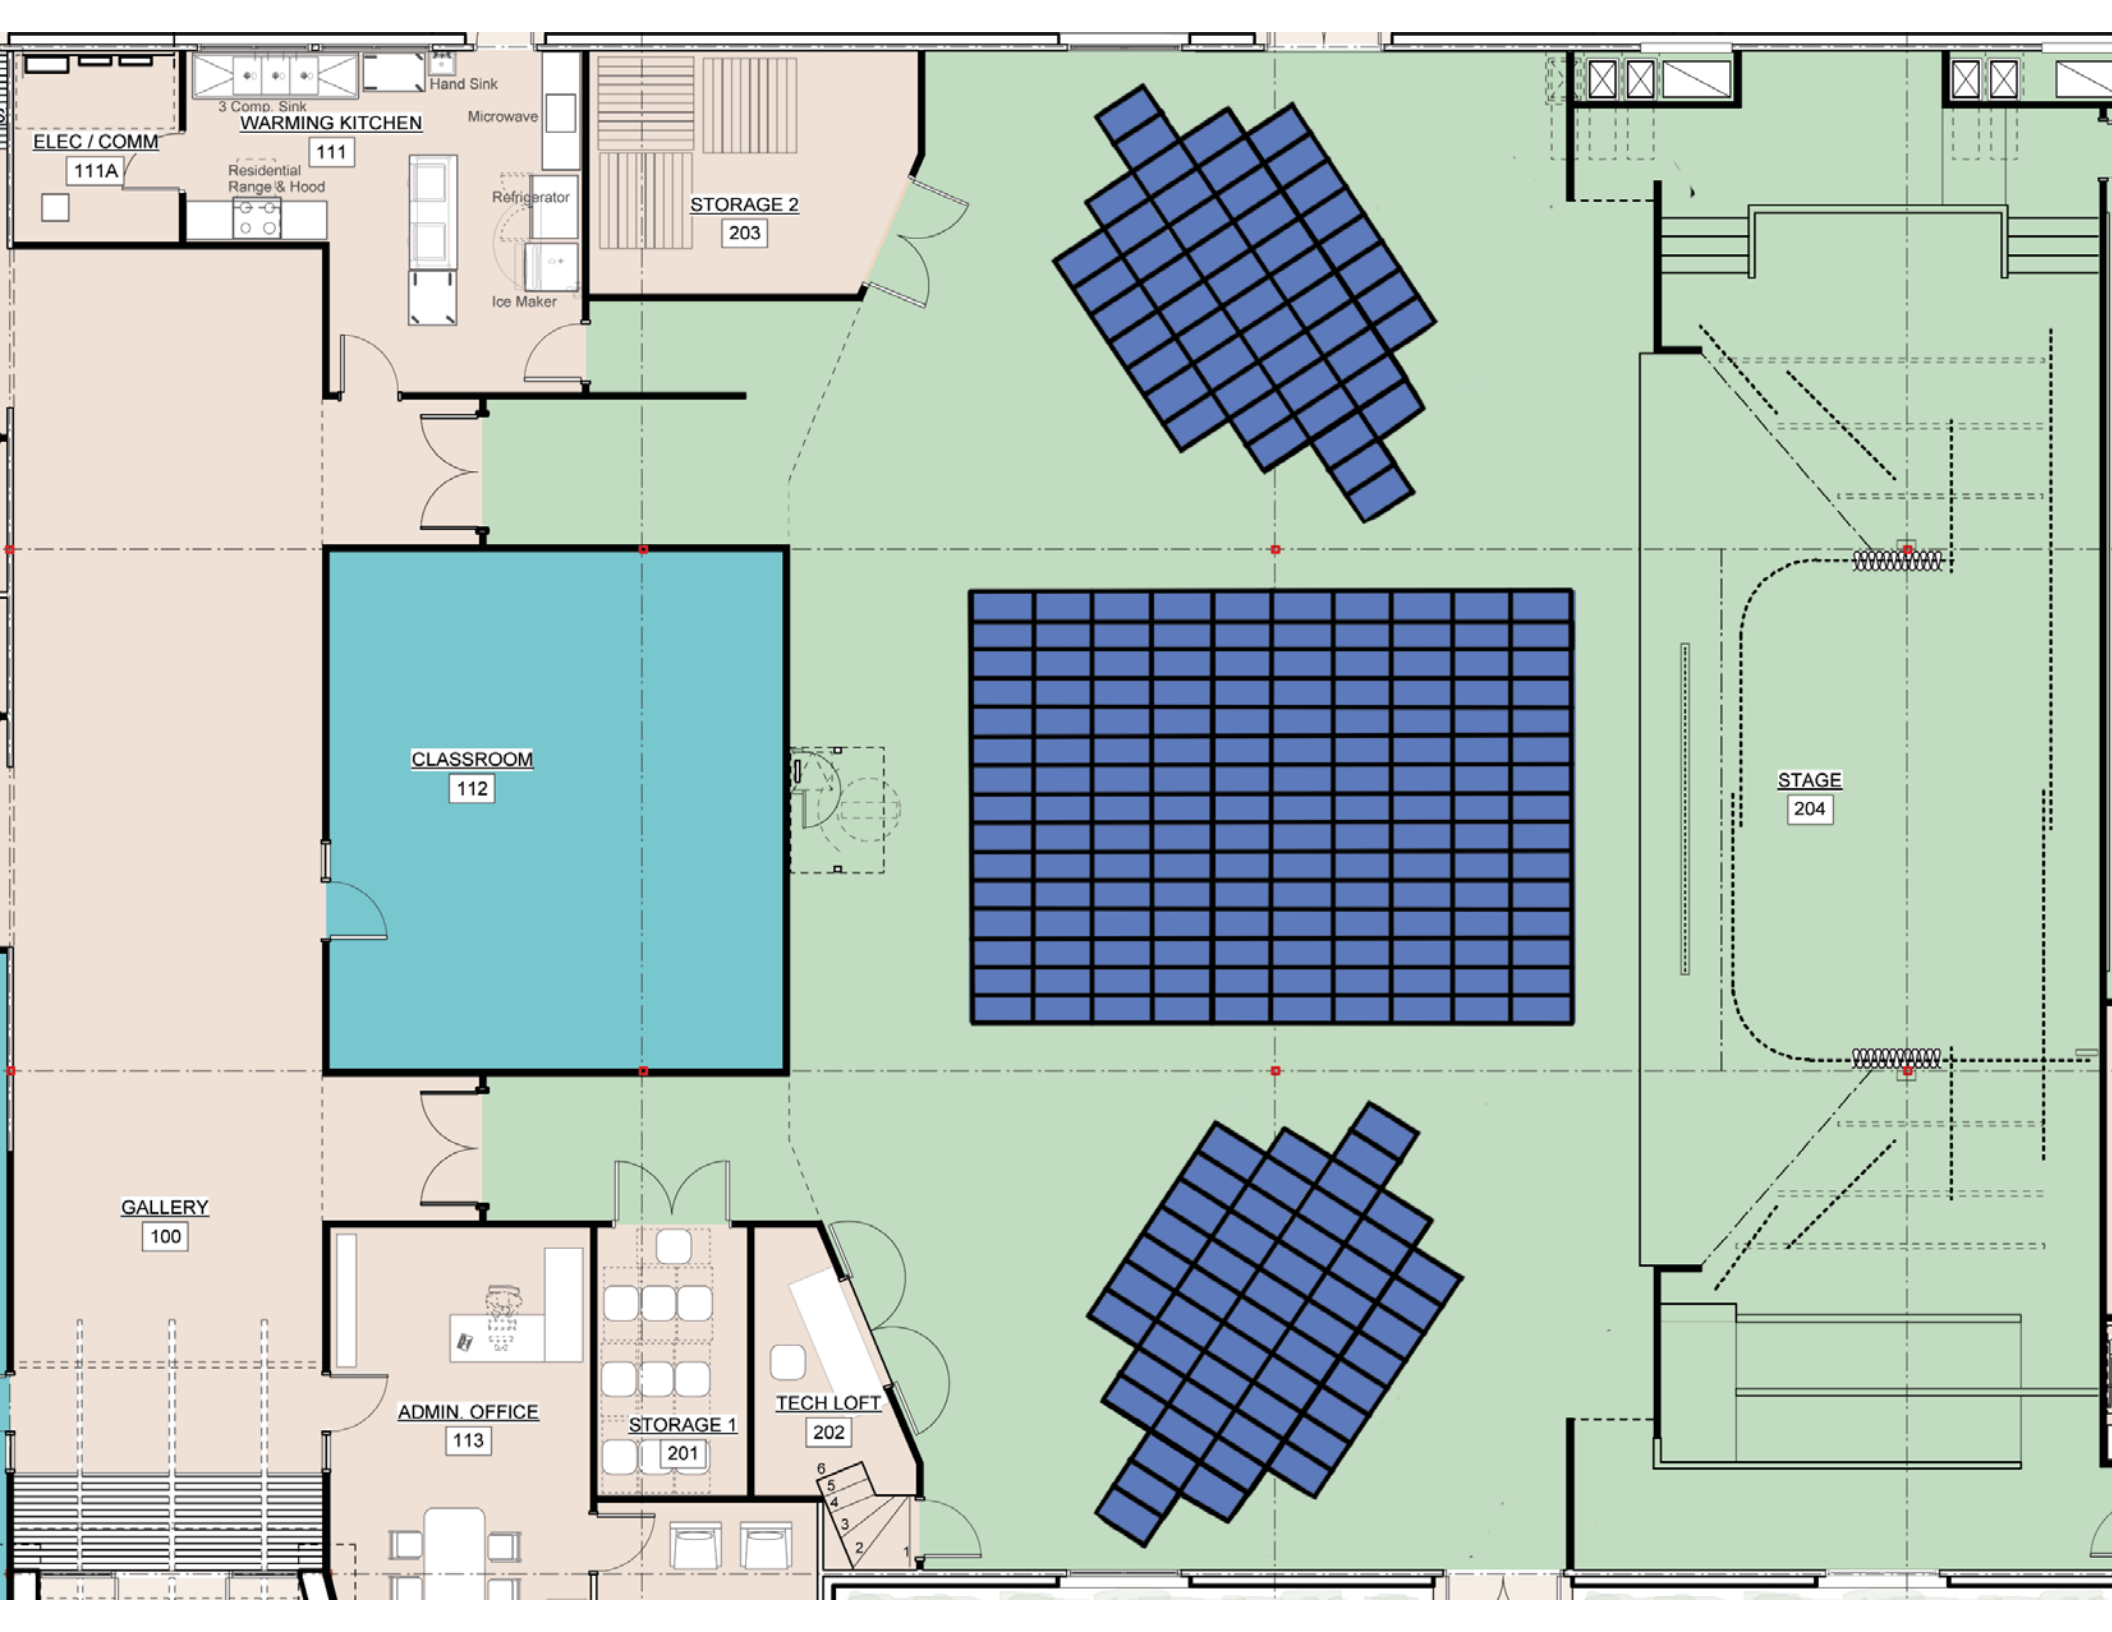

ELEC / COMM

111A

3 Comp. Sink
WARMING KITCHEN

111

Residential
Range & Hood

Hand Sink

Microwave

Refrigerator

Ice Maker

STORAGE 2

203

CLASSROOM

112

GALLERY

100

ADMIN. OFFICE

113

STORAGE 1

201

TECH LOFT

202

STAGE

204