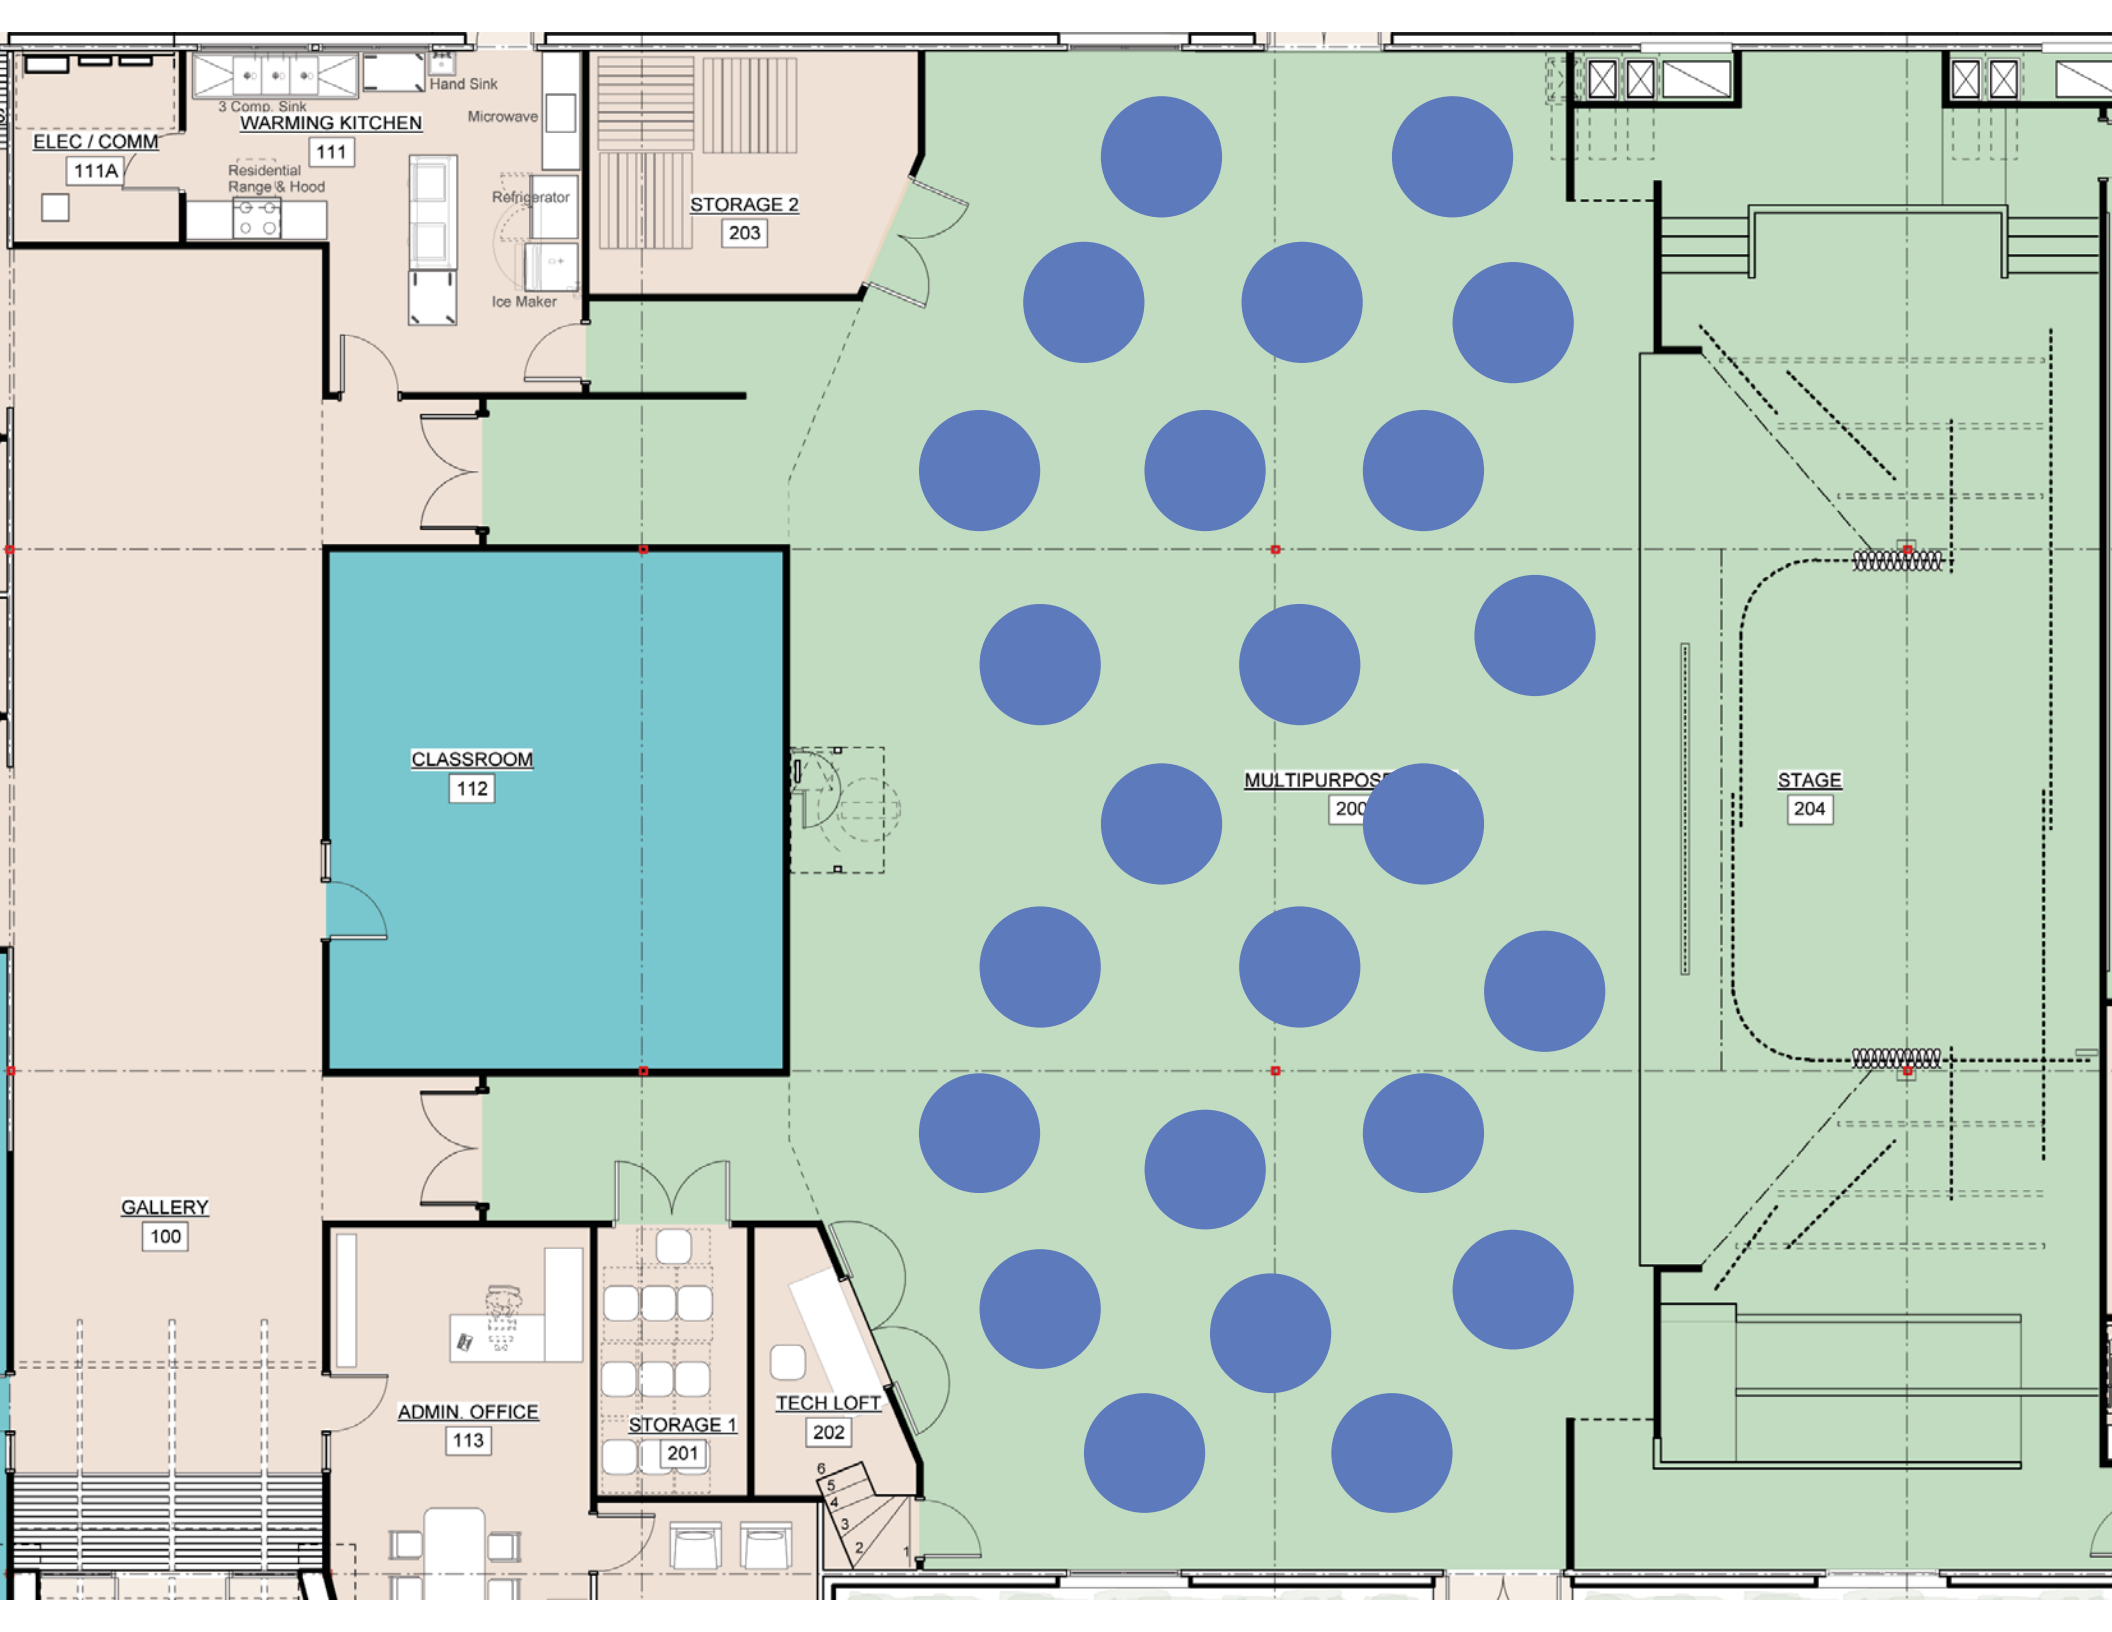

ELEC / COMM

111A

WARMING KITCHEN

111

Residential Range & Hood

Hand Sink

Microwave

Refrigerator

Ice Maker

STORAGE 2
203

CLASSROOM

112

MULTIPURPOSE

200

STAGE

204

GALLERY

100

ADMIN. OFFICE

113

STORAGE 1

201

TECH LOFT

202